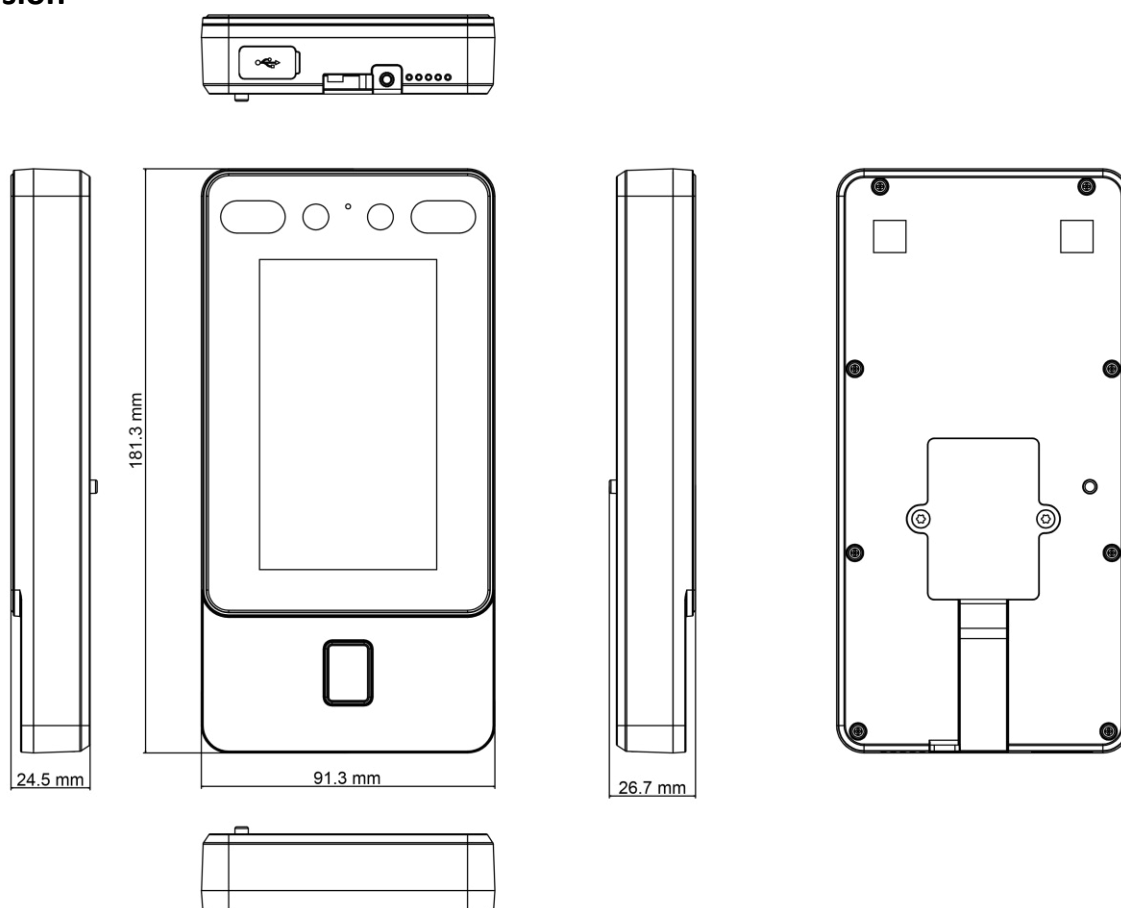

Working temperature	-30 °C to 60 °C (-22 °F to 140 °F)
Working humidity	0 to 90% (No condensing)
Dimensions	91.3 mm × 181.3 mm × 24.5 mm (3.59" × 7.14" × 0.96")
Installation	Wall Mounting
Protective level	IP65
Weight	Gross weight: 0.93 kg (2.05 lbs) Net weight: 0.36 kg (0.79 lbs)
Language	English, Spanish (South America), Arabic, Thai, Indonesian, Russian, Vietnamese, Portuguese (Brazil), Korean

▪ **Available Model**

SH-K1T9342MFX

▪ **Dimension**